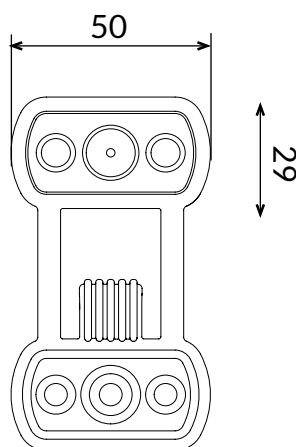

CLIPS MORSA 50

FEATURES

- perfect for anchoring nets and plastic film, particularly indicated for anti rain system
- high resistance to weather distress
- it can be anchored directly to the wire or the BUNGEE
- Special self tapping screw included in the box
- perfect for all types of films of any thickness

DIMENSIONS

- Dimensions: 50x29mm