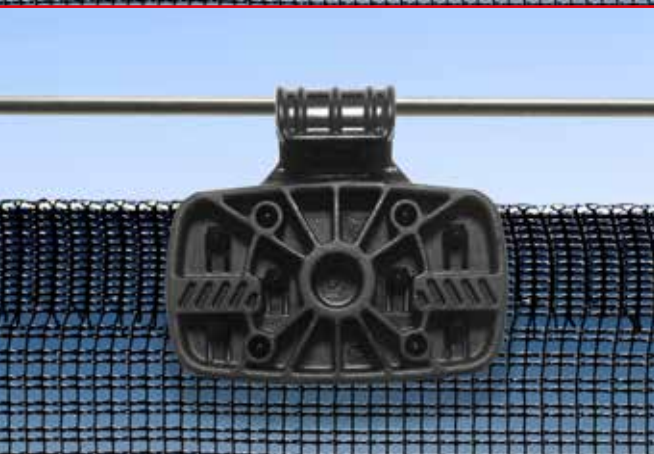

DIMENSIONS

- Dimensions: 53x55mm (K4)
- Dimensions: 63x70mm (K10)

COD.	DESCRIPTION	PACK	BOX	PALLET
1702-0210	Clip K4	250	1000	24000
1702-0211	Clip K10 + hook without security flap	500	500	12000
1702-0212	Clip k10 + hook with security flap	500	500	12000