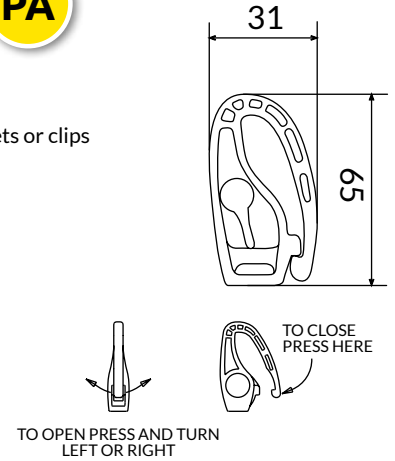

DIMENSIONS

- Dimensions: 31x65mm

COD.	DESCRIPTION	PACK	BOX	PALLET
1803-0106	Premounting spring catch elephant	500	2000	48000