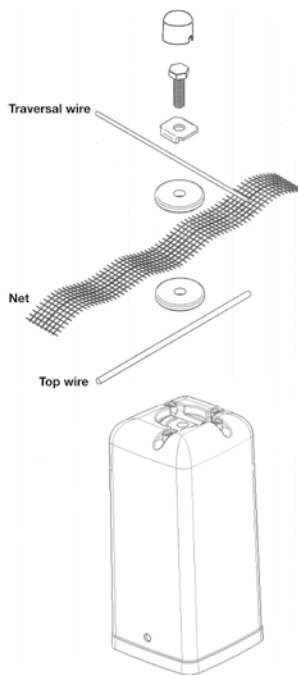

POST CAP ZEPHIRO

FEATURES

- Indicated for every kind of antihail system with concrete pole
- It simplifies the mounting operations thanks to the screws in only 4 pieces
- 8.8 certified screws

DIMENSIONS

- dimensions: 216x100x105 mm

STANDARD

COD.	DESCRIPTION	PACK	BOX	PALLET
1807-1401	Post Cap Zephiro 7x7 (no screws)	32	32	768
1807-1402	Post Cap Zephiro 7X8 (no screws)	32	32	768
1807-1403	Post Cap Zephiro 8x8,5 (no screws)	32	32	768
1807-1422	Screws for Zephiro	32	320	-
1807-0751	Mon Block with nut and bolt	32	320	-
2008-0016	Special Nut M6	32	32	-
2009-0156	Screw 6x20 (optional)	32	32	-
2009-0182	Expansion anchor 6X30 MM	32	32	-
2009-0181	Galvanized Screw 4x40 MM	32	32	-
2003-0120	Collar 6x24 MM	32	32	-
1807-1310GZ	Screws GZ	32	320	-

FIXING OPTIONAL

(optional)

(optional)

(optional)