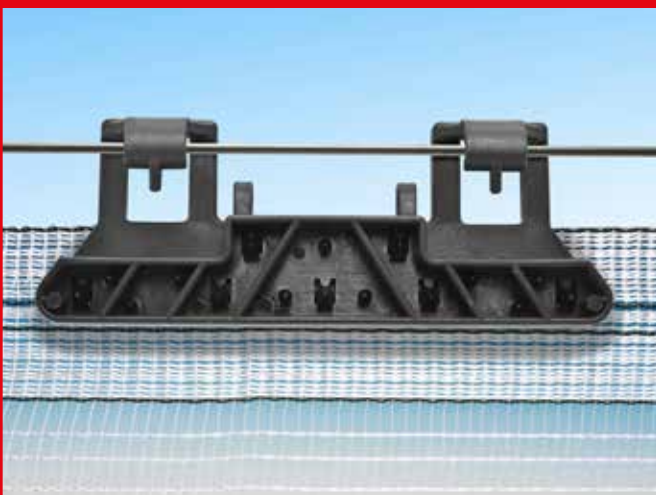

ANCORPLACK 2 CLIP

PA

FEATURES

- perfect for wind break and shadow nets
- high resistance to weather distress
- it can be anchored directly on the wire thanks to the hook located on the upper side
- it can be fixed directly on the pressure net thanks to click points
- perfect for all types of net

DIMENSIONS

- Dimensions: 130x42 mm

COD.	DESCRIPTION	PACK	BOX	PALLET
1702-0204	Clip Ancorplack 2	100	400	9600