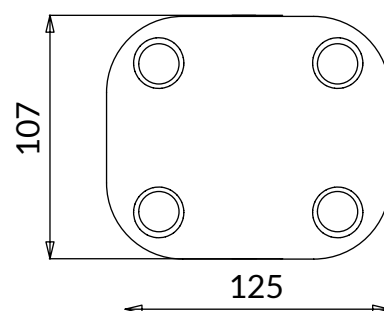

POST CAP LATINA OMEGA

PP

FEATURES

- Indicated for arch shaped systems from 32mm to 25 mm
- it simplifies the mounting operations and system maintenance
- Available for iron posts from 50 mm to 80 mm
- Patented

DIMENSIONS

- Dimensions: 107x125x159mm

COD.	DESCRIPTION	PACK	BOX	PALLET
1807-1515C	Cap Latina-Omega with screws (post 50/80)	30	30	720
1807-1516	Reduction x Cap Latina and Latina Omega 25 mm	250	250	6000
1807-1511	Reduction x Cap Latina and Latina Omega 28 mm	400	400	9600
1807-0751	Mon block (with nut and bolt)	32	320	32000