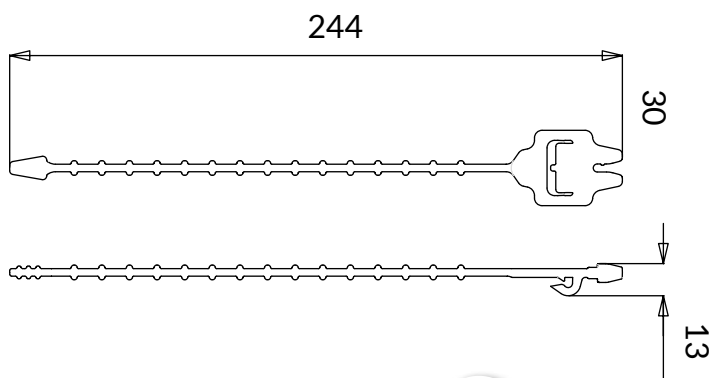

ENOKIT

PET

FEATURES

- Ideal for antihail systems on espalier vineyard
- Composed by 6 elephant self locking spring catches and 3 pieces of 8 mm elastic, 60 cm long

COD.	DESCRIPTION	PACK	BOX	PALLET
1902-0821	ENOKIT	-	50	1200

ENOLEGO

PE

FEATURES

- Ideal for antihail systems on espalier vineyard
- Length 24CM

COD.	DESCRIPTION	PACK	BOX	PALLET
1902-0822	ENOLEGO	500	2000	48000

CROSS-STOP

PA

FEATURES

- perfect for anchoring caps and nets on a tubular
- perfect for greenhouses
- high resistance to weather distress
- screw mounting; recoverable

DIMENSIONS

- Dimensions: 22x25mm - 30x35mm - 40x40mm

COD.	DESCRIPTION	PACK	BOX	PALLET
1806-0121	Cross Stop for wire 1,5-2,5MM	1000	2000	48000
1806-0130	Cross Stop for wire 2,5-4,0MM	100	1000	24000
1806-0140	Cross Stop for wire 4,0-10MM	250	500	12000
1806-0221	Cross Stop for wire 1,5-2,5MM sliding	1000	2000	48000
1806-0230	Cross Stop for wire 2,5-4,0MM sliding	100	1000	24000