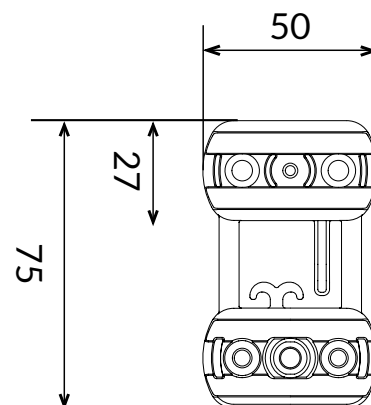

STOP.FILM 50

PVC

PP

FEATURES

- perfect for anchoring nets and plastic film, particularly indicated for rain systems
- high resistance to weather distress
- special self-tapping screw included in the Box

DIMENSIONS

- Dimensions: 50x27mm

COD.	DESCRIPTION	PACK	BOX	PALLET
1802-0408	STOP.FILM50 (A+I)	250	500	12000
1802-0401	TIES-ROD NET (A)	250	1250	30000
1701-0306	CLIP MORSA 50 FOR TIES-RODS + SCREW (I)	250	1250	30000