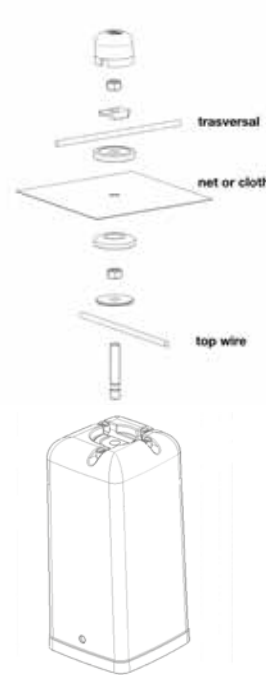

## DIMENSIONS

- dimensions: 216x100x105 mm

**STANDARD**

**SCREWS GZ**

COD.	DESCRIPTION	PACK	BOX	PALLET
1807-1401	Post Cap Zephiro 7x7 (no screws)	32	32	768
1807-1402	Post Cap Zephiro 7X8 (no screws)	32	32	768
1807-1403	Post Cap Zephiro 8x8,5 (no screws)	32	32	768
1807-1422	Screws for Zephiro	32	320	-
1807-0751	Mon Block with nut and bolt	32	320	-
2008-0016	Special Nut M6	32	32	-
2009-0156	Screw 6x20 (optional)	32	32	-
2009-0182	Expansion anchor 6X30 MM	32	32	-
2009-0181	Galvanized Screw 4x40 MM	32	32	-
2003-0120	Collar 6x24 MM	32	32	-
1807-1310GZ	Screws GZ	32	320	-