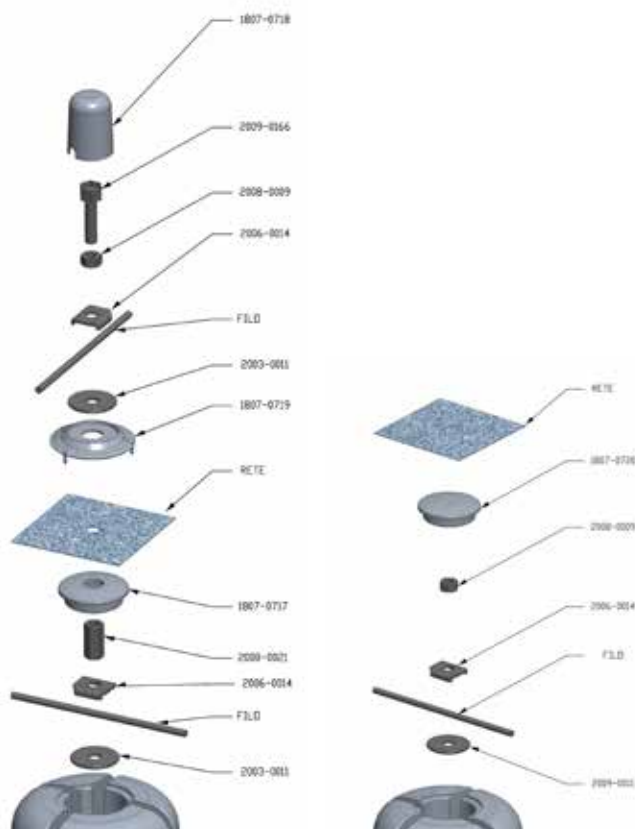

COD.	DESCRIPTION	PACK	BOX	PALLET
1807-1103	Post Cap FG40	64	64	1536
1807-1108	Post Cap FG50/80	64	64	1536
1807-1105	Post Cap FG60	64	64	1536
1807-1107	Post Cap FG65	64	64	1536
1807-0744	Double screws (10pcs.)	32	128	-
1807-0730	Capannina screws (4pcs.)	32	320	-