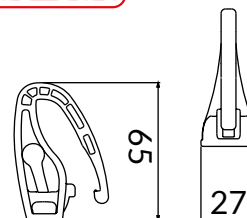

COD.	DESCRIPTION	PACK	BOX	PALLET
1803-0108	MOSCH. AUTOBL. ELEFANTE	500	1500	36000