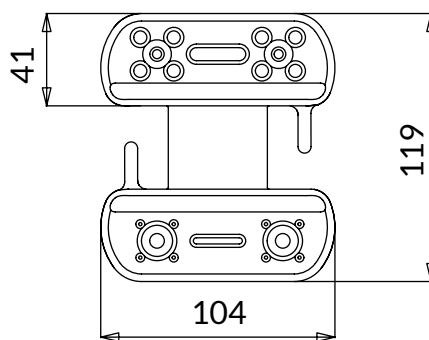

MORSA 100

PP

FEATURES

- perfect for anchoring nets and plastic film, particularly indicated for anti rain system
- high resistance to weather distress
- perfect for all type of nets and films
- 2 special self-tapping screws included in the Box

DIMENSIONS

- Dimensions: 104x41mm - 100x35mm

COD.	DESCRIPTION	PACK	BOX	PALLET
1701-0310	CLIP MORSA 100 for the top + 2 screws	125	125	6000
1701-0313	CLIP MORSA 100 with eyelet + 2 screws	250	250	6000
1701-0315	CLIP MORSA 100 TRX + 2 SCREWS	250	250	6000
1701-0316	CLIP MORSA 100 Hook + sec. Flap + 2 screws	250	250	6000

MORSA 100 FOR THE TOP