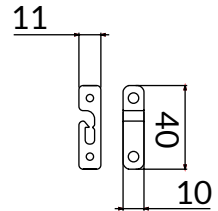

DIMENSIONS

- Dimensions: 40x10mm

COD.	DESCRIPTION	PACK	BOX	PALLET
1805-0101	SINGLE HOOK*	1000	10000	240000

* screw not included