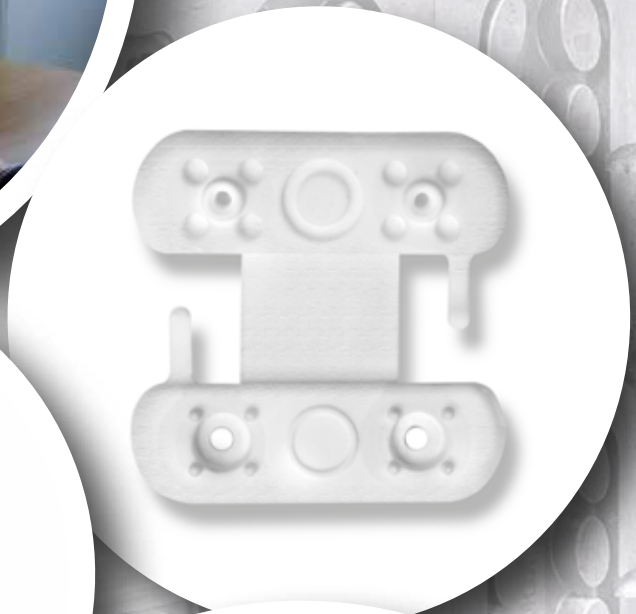

FROM IDEA TO FINISHED PRODUCT