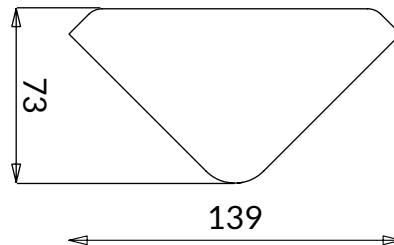

DIMENSIONS

- Dimensions : 73x139x142 mm

COD.	DESCRIPTION	PACK	BOX	PALLET
1807-0203	Angular Cap		120	2880