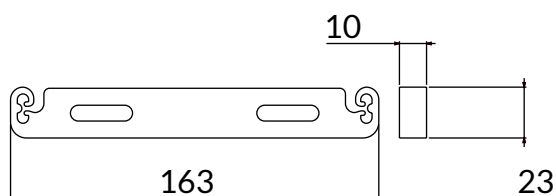

### DIMENSIONS

- Dimensions: 163x22mm

\* U-metallic not included