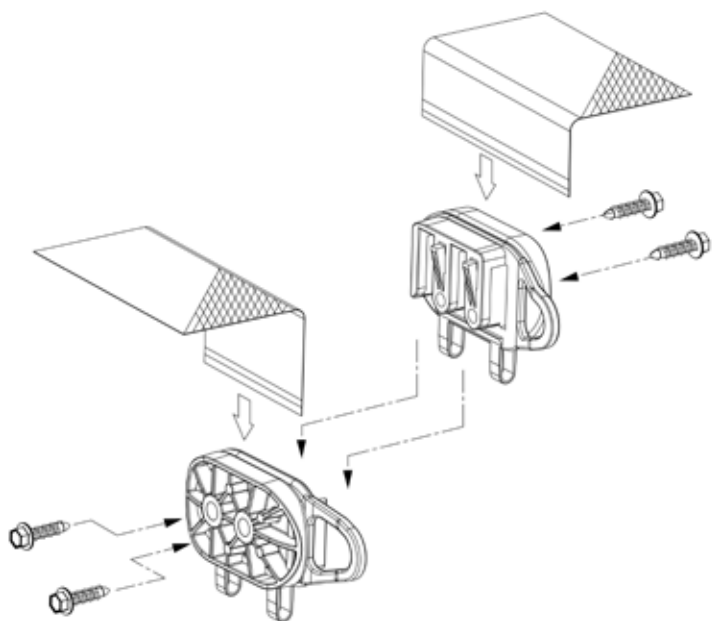

DIMENSIONS

- Dimensions: 108x84mm

COD.	DESCRIPTION	PACK	BOX	PALLET
1702-1201	Clip Start	50	50	2400
1902-0531	Asola 30	50	50	2400