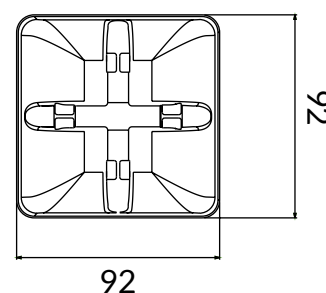

### DIMENSIONS

- Dimensions (5x5): 87x100 mm
- Dimensions (6x6): 87x100 mm

COD.	DESCRIPTION	PACK	BOX	PALLET
1807-0312	Post Cap 5x5 ECO (black)	-	150	2400
1807-0312GR	Post Cap 5x5 ECO (gray)	-	150	2400
1807-0308	Post Cap 6x6 ECO (black)	-	150	2400
1807-0308GR	Post Cap 6x6 ECO (gray)	-	150	2400

### DIMENSIONS

- Dimensions (7x7): 83x99mm
- Dimensions (9x9): 102x92mm

COD.	DESCRIPTION	PACK	BOX	PALLET
1807-0311	Post Cap 7x7 ECO (black)	-	120	1920
1807-0310	Post Cap 9x9 ECO (black)	-	80	1280
1807-0311GR	Post Cap 7x7 ECO (gray)	-	120	1920
1807-0310GR	Post Cap 9x9 ECO (gray)	-	80	1280