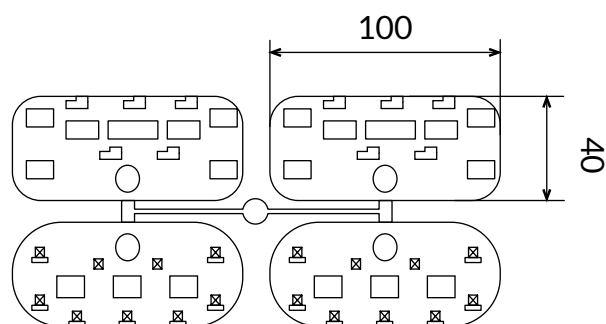

DIMENSIONS

- Dimensions: 100x40 mm

COD.	DESCRIPTION	PACK	BOX	PALLET
1702-0103	Clip Resia	200	200	4800