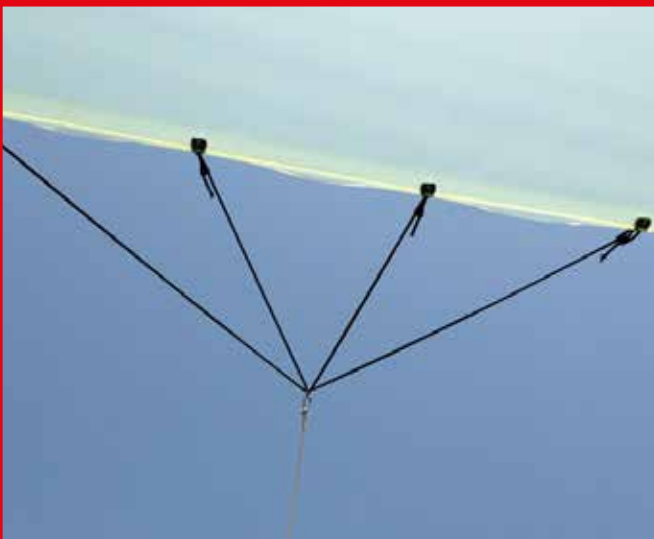

### FEATURES

- Ideal for anti-rain systems
- SPIDER : composed by: 4 Elefant spring catch, 2 pieces of 8 mm Pet Bungee and 1 metal ring 50 mm
- SPIDER SPECIAL: composed by: 4 Elefant spring catch, 2 pieces of 8 mm Pet Bungee, 1 metal ring 50 mm, 1 metallic spring catch and 2 M of cord size 5mm.