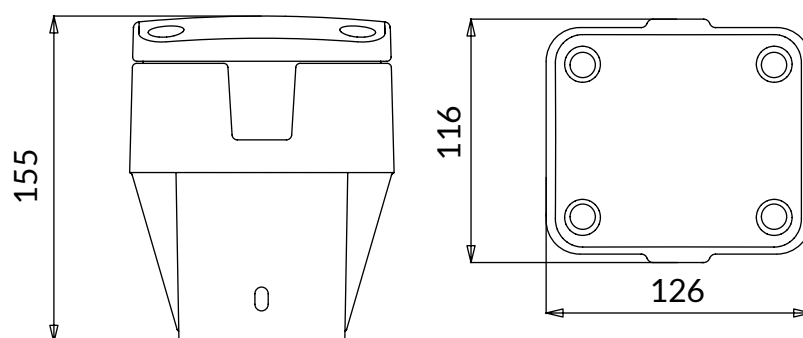

DIMENSIONS

- Dimensions: 116x126x155mm

COD.	DESCRIPTION	PACK	BOX	PALLET
1807-1502C	Post Cap Latina with screws (7x7 - 7X8)	30	30	720
1808-1516	Reduction x Cap Latina and Latina Omega 25 mm	30	30	720
1808-1511	Reduction x Cap Latina and Latina Omega 28 mm	30	30	720
1808-0751	Mon block (with nut and bolt)	30	30	720