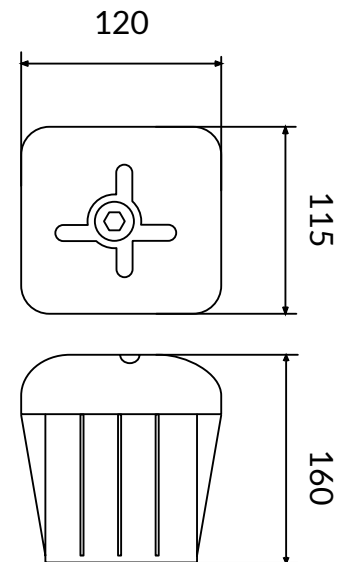

## DIMENSIONS

- dimensions: 160x115x120 mm

**STANDARD**

**SCREWS GZ**

COD.	DESCRIPTION	PACK	BOX	PALLET
1807-1301	Post Cap Qubo 7x7 (no screws)	64	64	1024
1807-1302	Post Cap Qubo 7x8 (no screws)	64	64	1024
1807-1321	Post Cap Qubo 8x8,5 (no screws)	64	64	1024
1807-1305	Post Cap Qubo 9x9 (no screws)	64	64	1024
1807-1322	Screws for Qubo (4pcs.)	64	256	-
1807-1326	Post Cap Qubo 10x12 (no screws)	45	45	720
1807-1327	Screws for Qubo10x12 (4pcs.)	45	225	-
1807-0751	Mon-block (with nut and bolt)	32	320	-
2008-0016	Special Nut M6 (optional)	32	32	-
2009-0156	Screw 6x20 (optional)	32	32	-
2009-0182	Expansion anchor 6X30 MM	32	32	-
2009-0181	Galvanized Screw 4x40 MM	32	32	-
2003-0120	Collar 6x24 MM	32	32	-
1807-1310GZ	Screws GZ	64	256	-