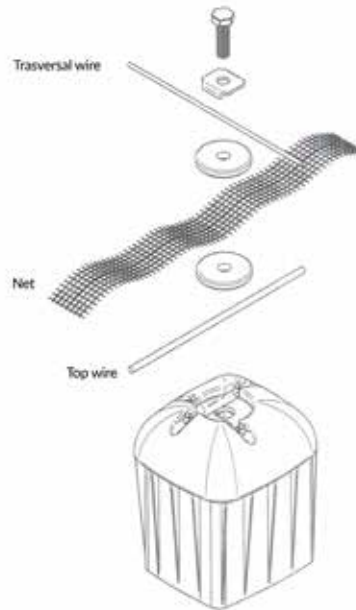

DIMENSIONS

- dimensions: 215x115x120 mm

STANDARD