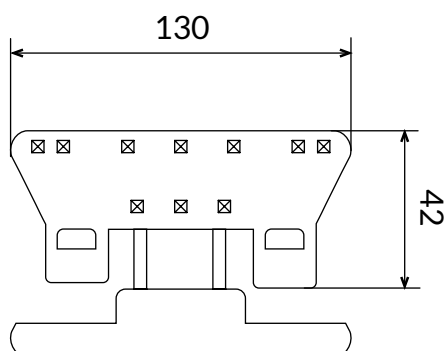

ANCORPLACK CLIP

PP

FEATURES

- perfect for windbreak and shadow nets
- high resistance to weather distress
- it can be anchored directly on the wire thanks to the hook located on the upper side
- it can be fixed directly on the pressure net thanks to 2 click points
- perfect for all types of net

DIMENSIONS

- Dimensions: 50x45 mm

COD.	DESCRIPTION	PACK	BOX	PALLET
1702-0201	Clip Ancorplack	500	2500	40000

ANCORPLACK 2 CLIP

PA

FEATURES

- perfect for wind break and shadow nets
- high resistance to weather distress
- it can be anchored directly on the wire thanks to the hook located on the upper side
- it can be fixed directly on the pressure net thanks to click points
- perfect for all types of net

DIMENSIONS

- Dimensions: 130x42 mm

COD.	DESCRIPTION	PACK	BOX	PALLET
1702-0204	Clip Ancorplack 2	100	400	9600