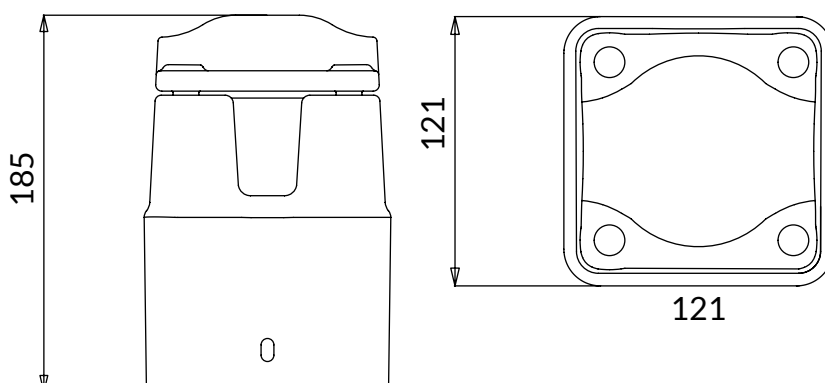

DIMENSIONS

- Dimensions: 121x121x185mm

COD.	DESCRIPTION	PACK	BOX	PALLET
1807-1501C	Cap Sphera with screws (8x8 and 9x9)	24	24	576
1807-0751	Mon block (with nut and bolt)	32	320	-