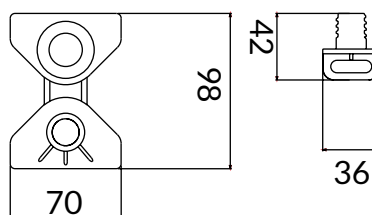

COD.	DESCRIPTION	PACK	BOX	PALLET
1701-0102	SAFETY BAND 70	100	500	12000