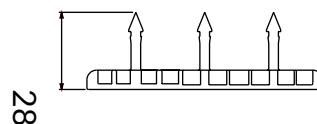

ROLLE 2 CLIP

PA

FEATURES

- perfect for the sewing of the net on the iron wire on the top
- high resistance to weather distress
- high mounting speed thanks to the click points
- extendable by tools, it can be recovered by tools
- with tool

DIMENSIONS

- Dimensions: 100x21 mm

COD.	DESCRIPTION	PACK	BOX	PALLET
1702-0802	Clip Rolle 2	200	800	12800

AGROPETTINE CLIP CLIP

PA

FEATURES

- perfect for the sewing of the net on the iron wire on the top
- high resistance to weather distress
- high mounting speed thanks to the click points

DIMENSIONS

- Dimensions: 86x14 mm

COD.	DESCRIPTION	PACK	BOX	PALLET
1702-0407	Clip Agropettine	2000	2000	32000

CLIPS