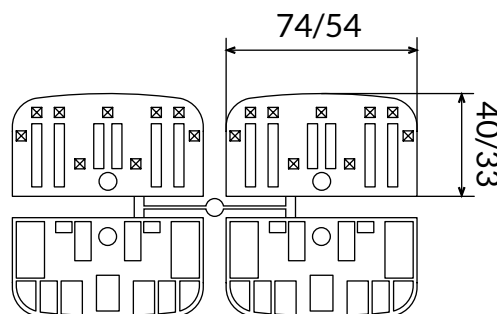

DIMENSIONS

- Dimensions: 54x33 mm / 74x40 mm

COD.	DESCRIPTION	PACK	BOX	PALLET
1702-0901	Clip Riva	200	200	4800
1702-1001	Clip Riva JR.	400	400	9600