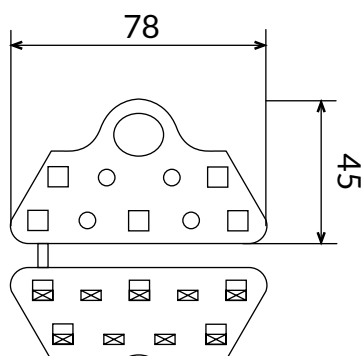

SEWING NAIL CLIP

PA

FV

FE

FEATURES

- perfect for the sewing of the net on the iron wire on the top
- high resistance to weather distress

DIMENSIONS

- Dimensions: 110x11 mm

COD.	DESCRIPTION	PACK	BOX	PALLET
1705-0315	Needle sew in galvanized iron	2000	2000	100000
1705-0201	Needle sew extra in PA-FV	250	6000	144000

NIÑA CLIP

PA

FEATURES

- perfect to stretch the net with elastic and shadows
- high resistance to weather distress
- it can have a pressure fixing on the net
- high mounting speed thanks to the click points
- perfect for all types of net

DIMENSIONS

- Dimensions: 78x45 mm

COD.	DESCRIPTION	PACK	BOX	PALLET
1702-0505	Clip Niña	250	1000	24000