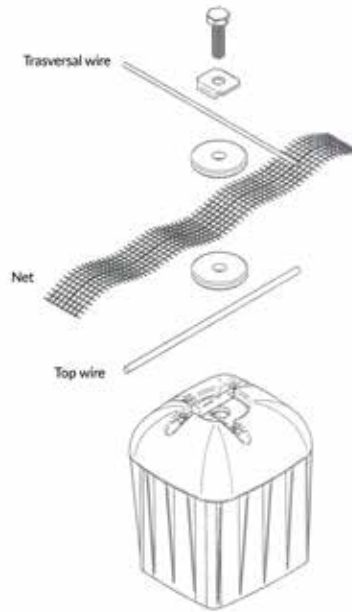

POST CAP QUBO

FEATURES

- indicated for every kind of antihail system with concrete pole
- available both with or without screws
- it simplifies the mounting operations thanks to the screws in only 4 pieces
- 8.8 certified screws

DIMENSIONS

- dimensions: 160x115x120 mm

STANDARD

COD.	DESCRIPTION	PACK	BOX	PALLET
1807-1301	Post Cap Qubo 7x7 (no screws)	64	64	1024
1807-1302	Post Cap Qubo 7x8 (no screws)	64	64	1024
1807-1321	Post Cap Qubo 8x8,5 (no screws)	64	64	1024
1807-1305	Post Cap Qubo 9x9 (no screws)	64	64	1024
1807-1322	Screws for Qubo (4pcs.)	64	256	-
1807-1326	Post Cap Qubo 10x12 (no screws)	45	45	720
1807-1327	Screws for Qubo10x12 (4pcs.)	45	225	-
1807-0751	Mon-block (with nut and bolt)	32	320	-
2008-0016	Special Nut M6 (optional)	32	32	-
2009-0156	Screw 6x20 (optional)	32	32	-
2009-0182	Expansion anchor 6X30 MM	32	32	-
2009-0181	Galvanized Screw 4x40 MM	32	32	-
2003-0120	Collar 6x24 MM	32	32	-
1807-1310GZ	Screws GZ	64	256	-

FIXING OPTIONAL

(optional)

(optional)

(optional)