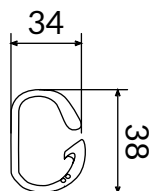

**DIMENSIONS**

- Dimensions: 38x34mm - 48x34mm - 77x48mm

COD.	DESCRIPTION	PACK	BOX	PALLET
1803-0115	Oval Carabiner 30mm	2500	2500	120000
1803-0114	Oval Carabiner 40mm STANDARD	2000	2000	96000
1803-0111	Oval Carabiner 75mm	500	3000	72000