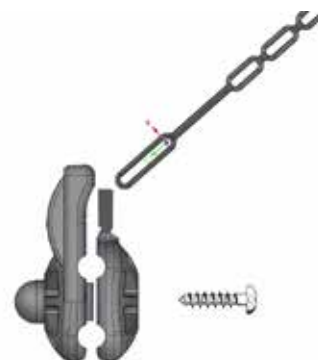

COD.	DESCRIPTION	PACK	BOX	PALLET
1802-0409	STOP.FILM70 (A+L)	250	250	6000
1802-0401	TIES-ROD NET (A)	250	1250	30000
1701-0314	CLIP MORSA 70 FOR TIES-RODS + SCREW (L)	250	500	12000