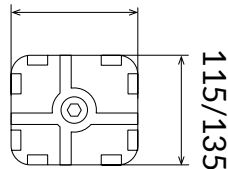

DIMENSIONS

- dimensions: (7x7 - 7x8 - 8x8 - 8x8,5): 125x115x135 mm
- dimensions: (8,5x8,5 - 9x9): 150x130x140 mm
- dimensions: (10x12): 160x135x180 mm

125/160