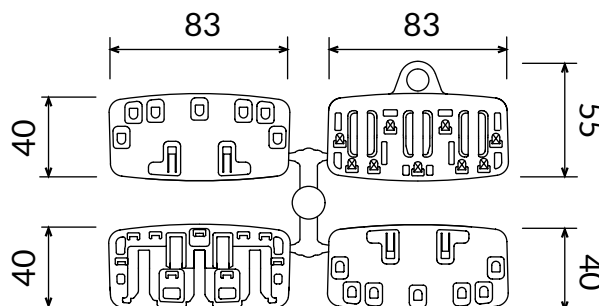

RIVA - RIVA JR. CLIP

FEATURES

- perfect for the sewing of the central row
- high resistance to weather distress
- it can get a pressure fixing on the net
- it can be open by a single hand
- reopenable
- composed by 4 pieces

DIMENSIONS

- Dimensions: 54x33 mm / 74x40 mm

COD.	DESCRIPTION	PACK	BOX	PALLET
1702-0901	Clip Riva	200	200	4800
1702-1001	Clip Riva JR.	400	400	9600

NEW RIVA CLIP

PA

FEATURES

- perfect for the sewing of the central row (flat)
- high resistance to weather distress
- it can get a pressure fixing on the net
- it can be open by a single hand
- reopenable
- composed by 4 pieces

DIMENSIONS

- dimensioni: 92x66 mm

COD.	DESCRIZIONE	CONF.	IMB.	PALLET
1702-0904	Placchetta New Riva	200	200	4800

CLIPS