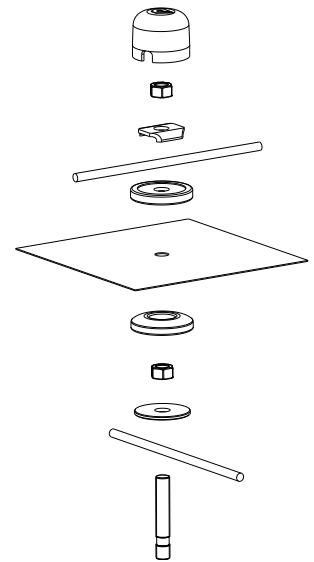

## FEATURES

- indicated for every kind of antihail system with concrete pole
- available both with or without screws
- it simplifies the mouting operations thanks to the screws in only 4 pieces

## DIMENSIONS

- dimensions: 215x115x120 mm

**STANDARD**

**SCREWS GZ**

COD.	DESCRIPTION	PACK	BOX	PALLET
1807-1351	Post Cap Prisma 7x7 (no screws)	40	40	640
1807-1352	Post Cap Prisma 7x8 (no screws)	40	40	640
1807-1353	Post Cap Prisma 8x8,5 (no screws)	40	40	640
1807-1355	Post Cap Prisma 9x9 (no screws)	40	40	640
1807-1357	Screws for Prisma (4pcs.)	40	200	-
1807-0751	Mon-block (with nut and blot)	32	320	-
2008-0016	Special Nut M6 (optional)	32	32	-
2009-0156	Special screws 6x20 (optional)	32	32	-
2009-0182	Expansion anchor 6X30 MM	32	32	-
2009-0181	Galvanized Screw 4x40 MM	32	32	-
2003-0120	Collar 6x24 MM	32	32	-
1807-1310GZ	Screws GZ	40	200	-