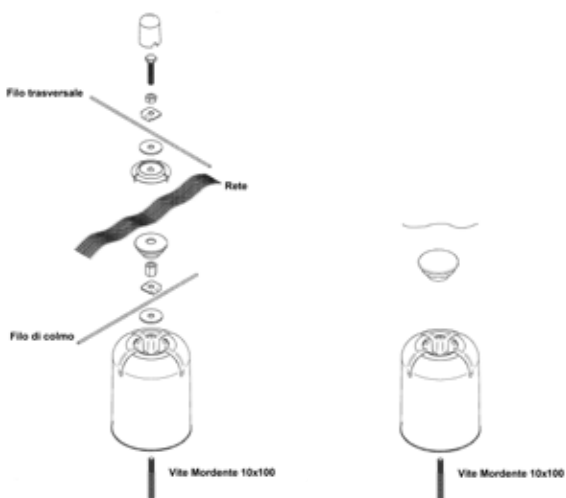

POST CAP RENO

FEATURES

- indicated for flat hail systems with wooden pole
- it simplifies the mounting operation thanks to the screws for the locking of the iron wire on the top longitudinal wire
- available both with screws for flat net and for "capannina" (single screw)
- it does not alter the net links
- 8,8 certified screws

DIMENSIONS

- Dimensions (10-12 cm): 130x180 mm
- Dimensions (14-16 cm): 180x220 mm