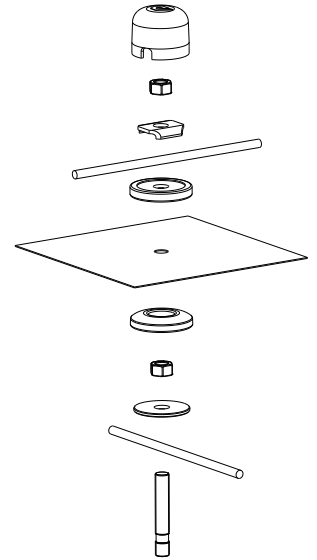

SCREWS GZ

COD.	DESCRIPTION	PACK	BOX	PALLET
1807-1301	Post Cap Qubo 7x7 (no screws)	64	64	1024
1807-1302	Post Cap Qubo 7x8 (no screws)	64	64	1024
1807-1321	Post Cap Qubo 8x8,5 (no screws)	64	64	1024
1807-1305	Post Cap Qubo 9x9 (no screws)	64	64	1024
1807-1322	Screws for Qubo (4pcs.)	64	256	-
1807-1326	Post Cap Qubo 10x12 (no screws)	45	45	720
1807-1327	Screws for Qubo10x12 (4pcs.)	45	225	-
1807-0751	Mon-block (with nut and bolt)	32	320	-
2008-0016	Special Nut M6 (optional)	32	32	-
2009-0156	Screw 6x20 (optional)	32	32	-
2009-0182	Expansion anchor 6X30 MM	32	32	-
2009-0181	Galvanized Screw 4x40 MM	32	32	-
2003-0120	Collar 6x24 MM	32	32	-
1807-1310GZ	Screws GZ	64	256	-