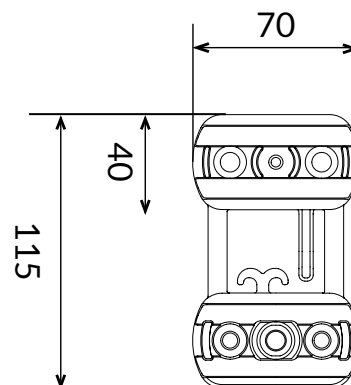

STOP.FILM 70

PVC

PP

FEATURES

- perfect for anchoring nets and plastic film, particularly indicated for rain systems
- high resistance to weather distress
- special self-tapping screw included in the Box

DIMENSIONS

- Dimensions: 70x40mm

COD.	DESCRIPTION	PACK	BOX	PALLET
1802-0409	STOP.FILM70 (A+L)	250	250	6000
1802-0401	TIES-ROD NET (A)	250	1250	30000
1701-0314	CLIP MORSA 70 FOR TIES-RODS + SCREW (L)	250	500	12000