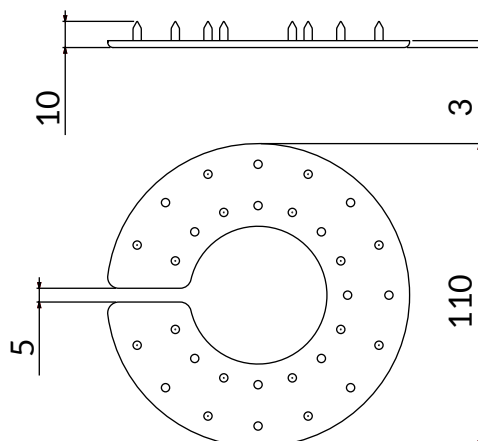

H CLIP

PA

CARATTERISTICHE

- Ideal for anti-insect, shades/privacy systems

DIMENSIONS

- Dimensions: 55x34 mm - hole 11 mm

COD.	DESCRIPTION	PACK	BOX	PALLET
1702-0507	Clip H	250	1000	24000

RING CLIP

PP

FEATURES

- It protects the net from wearing and tearing
- It can have a pressure fixing on the net
- Perfect for all types of net
- Perfect for antifrost and irrigation systems

DIMENSIONS

- Dimensions: 110 mm - hole 45 mm

COD.	DESCRIPTION	PACK	BOX	PALLET
1702-0701	Ring clip	150	750	12000