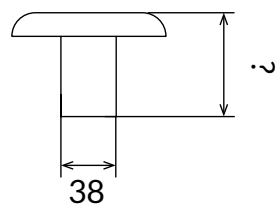

## DIMENSIONS

- Dimensions (cp): 120x70x38 mm
- Dimensions (base): 120x70 mm - 193x160mm

Post Cap Champignon

COD.	DESCRIPTION	PACK	BOX	PALLET
1807-1001	Post Cap Champignon	200	200	4800
1807-1002	Terminal board for Metal Pole 100	200	200	3200
1807-1005	Terminal board for Metal Pole 180	50	50	800