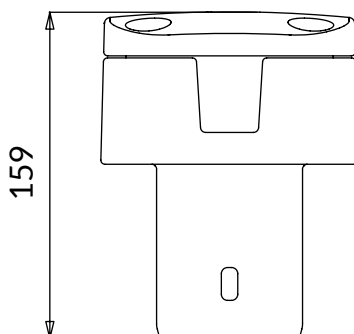

POST CAP LATINA OMEGA

PP

FEATURES

- Indicated for arch shaped systems from 32mm to 25 mm
- it simplifies the mounting operations and system maintenance
- Available for iron posts from 50 mm to 80 mm
- Patented

DIMENSIONS

- Dimensions: 107x125x159mm

COD.	DESCRIPTION	PACK	BOX	PALLET
1807-1515C	Cap Latina-Omega with screws (post 50/80)	30	30	720
1807-1516	Reduction x Cap Latina and Latina Omega 25 mm	250	250	6000
1807-1511	Reduction x Cap Latina and Latina Omega 28 mm	400	400	9600
1807-0751	Mon block (with nut and bolt)	32	320	32000