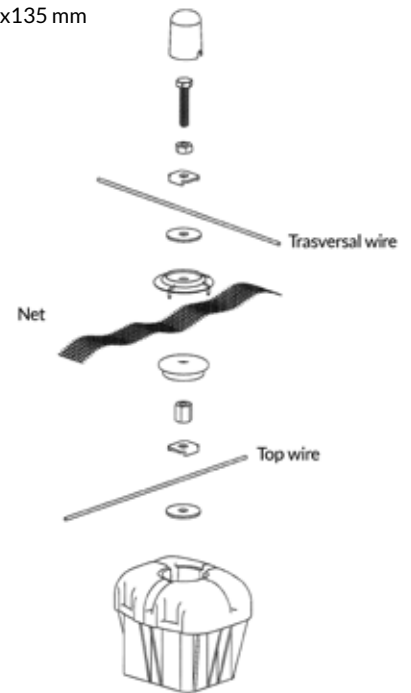

POST CAP MONVISO

PP

FEATURES

- indicated for every kind of hail system with concrete pole
- it simplifies the mounting operations thanks to the tab of the iron wire on the top
- it allows the mounting of the optional side protection to defend the net even later
- available both with screws for flat net and for "capannina"
- to avoid troubles when placing orders please write the name of the pole producer

DIMENSIONS

- dimensions: (7x7 - 7x8 - 8x8 - 8x8,5): 125x115x135 mm
- dimensions: (8,5x8,5 - 9x9): 150x130x140 mm
- dimensions: (10x12): 160x135x180 mm

125/160

COD.	DESCRIPTION	PACK	BOX	PALLET
1807-0727	Post Cap Monviso 7x7 (no screws)	64	64	1024
1807-0728	Post Cap Monviso 7x8 (no screws)	64	64	1024
1807-0732	Post Cap Monviso 8x8 (no screws)	64	64	1024
1807-0731	Post Cap Monviso 8x8,5 (no screws)	64	64	1024
1807-0734	Post Cap Monviso 8,5x8,5 (no screws)	32	32	512
1807-0733	Post Cap Monviso 9x9 (no screws)	32	32	512
1807-0736	Post Cap Monviso 10x12 (no screws)	16	16	384
1807-0751	Mon-block (with nut and bolt)	32	320	-
1807-0709	Protection for the Monviso (1pcs)	256	256	6144
1807-0744	Double screws for Monviso/Reno/FG (10pcs)	32	128	-
1807-0730	Capannina screws for Monviso (4pcs)	32	320	-
2008-0016	Special Nut M6 (opt.)	32	32	-
2009-0156	Special screws 6x20 (opt.)	32	32	-
2009-0182	Expansion anchor 6X30 MM	32	32	-
2009-0181	Galvanized Screw 4x40 MM	32	32	-
2003-0120	Collar 6x24 MM	32	32	-