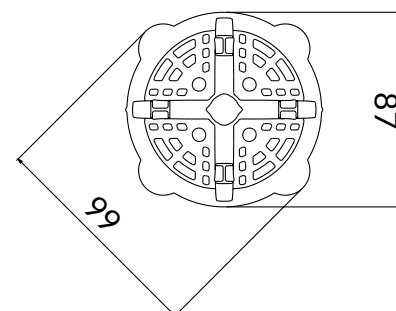

POST CAP FIX

PE

FEATURES

- Ideal for systems with concrete pole, pressure mounting and then tighten the clamp at the bottom side of the cap.
- It simplifies the mounting operations as it does not need ties. The wings on the top hold wires in different diameters.
- It does not alter the net links
- High resistance to weather distress

DIMENSIONS

- Dimensions (6x6): 99x100 mm

COD.	DESCRIPTION	PACK	BOX	PALLET
1807-0320	Post Cap Fix 6x6 (black)	-	135	2160
1807-0320GR	Post Cap Fix 6x6 (gray)	-	135	2160

POST CAP AER

PE

FEATURES

- Ideal for systems with concrete pole, pressure mounting
- It simplifies the mounting operations as it does not need ties. The wings on the top hold wires in different diameters.
- It does not alter the net links
- High resistance to weather distress

DIMENSIONS

- Dimensions (6x6): 99x87x95mm

COD.	DESCRIPTION	PACK	BOX	PALLET
1807-0307	Post Cap 6x6 AER (black)	-	150	2400
1807-0307GR	Post Cap 6x6 AER (grey)	-	150	2400