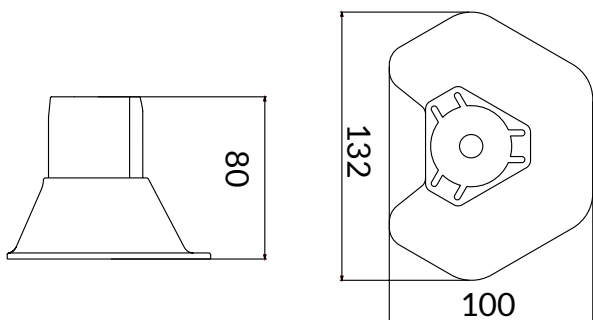

## DIMENSIONS

- Dimensions (cp): 120x70x38 mm
- Dimensions (base): 120x70 mm - 193x160mm

Post Cap Champignon

COD.	DESCRIPTION	PACK	BOX	PALLET
1807-1001	Post Cap Champignon	200	200	4800
1807-1002	Terminal board for Metal Pole 100	200	200	3200
1807-1005	Terminal board for Metal Pole 180	50	50	800