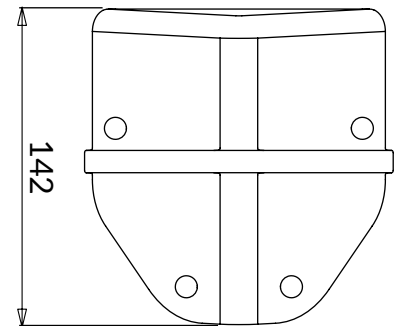

DIMENSIONS

- Dimensions : 73x139x142 mm

COD.	DESCRIPTION	PACK	BOX	PALLET
1807-0203	Angular Cap		120	2880