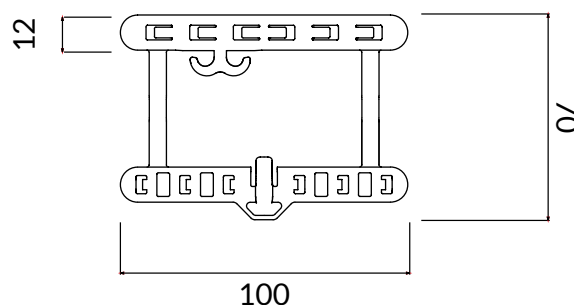

DIMENSIONS

- Dimensions: 100x14 mm

COD.	DESCRIPTION	PACK	BOX	PALLET
1802-0413	Stop.NET.NEW (A+H)	250	750	12000
1802-0401	Tie Rodhook Net (A)	250	1250	30000
1702-0811	Rolle.NET.NEW (H)	250	1250	16000