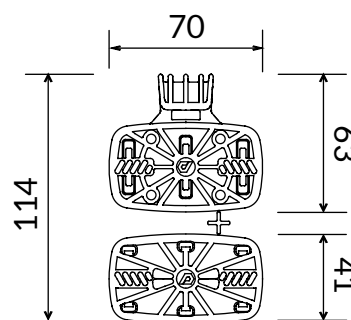

DIMENSIONS

- Dimensions: 53x55mm (K4)
- Dimensions: 63x70mm (K10)

COD.	DESCRIPTION	PACK	BOX	PALLET
1702-0210	Clip K4	250	1000	24000
1702-0211	Clip K10 + hook without security flap	500	500	12000
1702-0212	Clip k10 + hook with security flap	500	500	12000