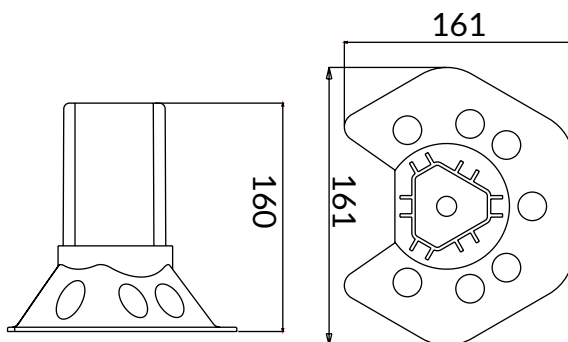

Sideburn for Metal Pole 180