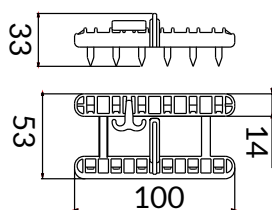

DIMENSIONS

- Dimensions: 104x21 mm

COD.	DESCRIPTION	PACK	BOX	PALLET
1802-0407	Stop.NET 2	250	500	8000
1802-0401	Tie Rodhook Net (A)	250	1250	30000
1702-0806	Rolle2 NET	250	750	12000

Rolle NET (H)