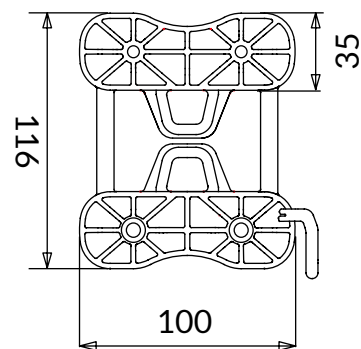

MORSA 100 WITH EYELETS