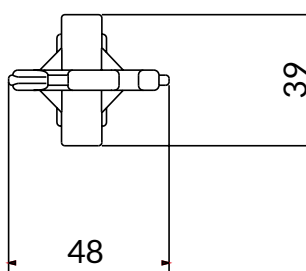

### DIMENSIONS

- Dimensions: 500 mm (tie rodhook)
- dimensions: 37x39 (hook)

Hook NET (B)

COD.	DESCRIPTION	PACK	BOX	PALLET
1802-0403	Ancora.NET 50 (A+B)	250	750	18000
1802-0401	Tie Rodhook Net (A)	250	1250	30000
1802-0402	Hook Net (B)	250	2250	54000