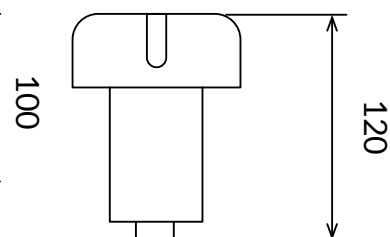

POST CAP FG 40-50-60-65-80

PP

FEATURES

- indicated for the systems with iron pole
- it simplifies the mounting operation thanks to the screws for the locking of the iron wire on the top and the transverse wire
- available both with screws for flat net and for "capannina"
- it does not alter the net links
- 8 certified screws

DIMENSIONS

- Dimensions: 100x120 mm