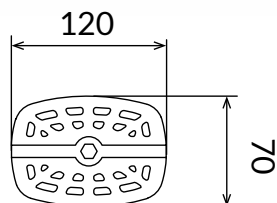

POST CAP CHAMPIGNON AND TERMINAL BOARD

FEATURES

- indicated for the systems with iron pole
- it simplifies the mounting operation thanks to the screws for the locking of the iron wire on the top and the transverse
- available both with screws for flat net and for "capannina"
- it does not alter the net links
- 8 certified screws

DIMENSIONS

- Dimensions (cp): 120x70x38 mm
- Dimensions (base): 120x70 mm - 193x160mm

Post Cap Champignon

COD.	DESCRIPTION	PACK	BOX	PALLET
1807-1001	Post Cap Champignon	200	200	4800
1807-1002	Terminal board for Metal Pole 100	200	200	3200
1807-1005	Terminal board for Metal Pole 180	50	50	800