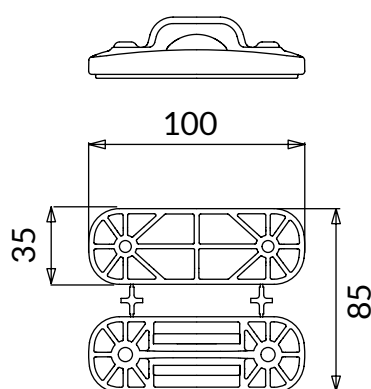

MORSA 100 TRX