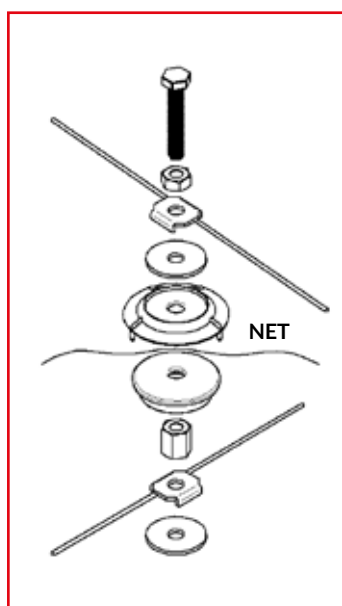

SCREWS FOR CP RENO		
2009-0126	SCREWED JOINT 10X100 (STANDARD)	32
2009-0146	SCREWED JOINT 10X120 (UPON REQUEST)	32
2009-0174	SPECIAL TAP BOLT (UPON REQUEST)	1

COD.	DESCRIPTION	PACK
SCREWS FOR POST CAP 14X14		
2003-0011	WASHER 10X40X2,5	10
2006-0014	SPECIAL WASHER 26X30	10
2009-0154	SCREW 10X35	10

SCREWS FOR 12CM POST CAP WITH CROSS		
1807-0603	SCREW M8X80	10
1807-0605	WASHER 12X36	10
2006-0014	SPECIAL WASHER 26X30	10
1807-0602	PLASTIC TAP PP	10

SCREWS FOR MORSA CLIP		
2009-0159	SCREW 6X24 (FOR MORSA 40-50-100)	500
2009-0143	SCREW 6X30 (FOR MORSA 70-100)	500

SCREWS FOR CAP SPHERA		
2009-0173	SCREW 4X20 (FOR HEMISPHERE)	40
2009-0143	SCREW 6X30 (FOR SHELL)	40
2008-0009	NUT M10	10
2003-0011	ROUND WASHER 10X40	10
2006-0014	BENT WASHER 26X30X2,5	10
1807-1502S	SPHERA CAP BODY (1 PIECE)	24
1807-1503S	HEMISPHERE FOR TUBE 32 MM	48
1807-1504S	CLOSING SHELL	24

SCREWS FOR CAP LATINA		
2009-0175	SCREWS FOR SHELL CLOSURE M8X40	32
2008-0009	NUT M10	10
2003-0011	ROUND WASHER 10X40	10
2006-0014	BENT WASHER 26X30X2,5	10
1807-1506S	LATINA CAP BODY (1 PIECE)	32
1807-1507S	CLOSING SHELL	2

SCREWS "GZ" FOR QUBO, ZEPHIRO AND PRISMA		
1807-0715	PLASTIC CAP (PP)	10
1807-1223	SPECIAL METAL WASHER PLASTIC-COATED (PA) 44X10,5X7	10
2006-0014	BENT WASHER 26X30X2,5	10
1807-1225	WASHER 44X10,5X8 (PA)	10
2003-0011	FLAT WASHER 10X40	10
2009-0186	STUD M10X60	10
2008-0009	NUT M10	20

SCREWS FOR FLAT NET