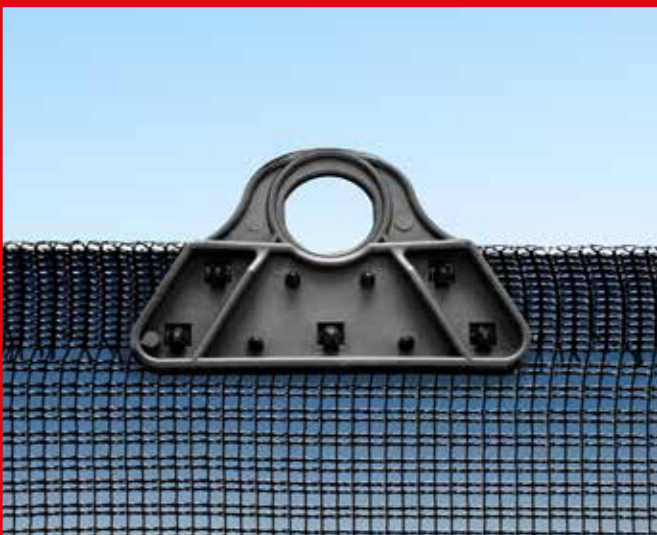

### FEATURES

- perfect to stretch the net with elastic and shadows
- high resistance to weather distress
- it can have a pressure fixing on the net
- high mounting speed thanks to the click points
- perfect for all types of net