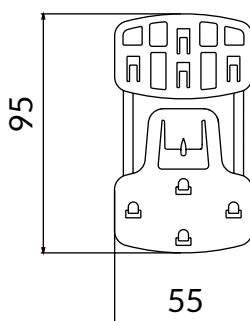

DIMENSIONS

- Dimensions: 53x55mm (K4)
- Dimensions: 63x70mm (K10)

COD.	DESCRIPTION	PACK	BOX	PALLET
1702-0210	Clip K4	250	1000	24000
1702-0211	Clip K10 + hook without security flap	500	500	12000
1702-0212	Clip k10 + hook with security flap	500	500	12000