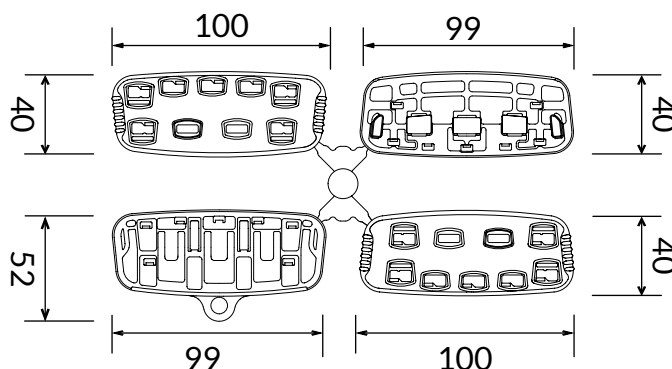

DIMENSIONS

- Dimensions: 100x40 mm

COD.	DESCRIPTION	PACK	BOX	PALLET
1702-0105	Clip New Resia	150	150	3600