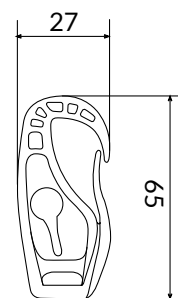

COD.	DESCRIPTION	PACK	BOX	PALLET
1803-0104	SELF LOCKING SPRING CATCH	500	2000	48000