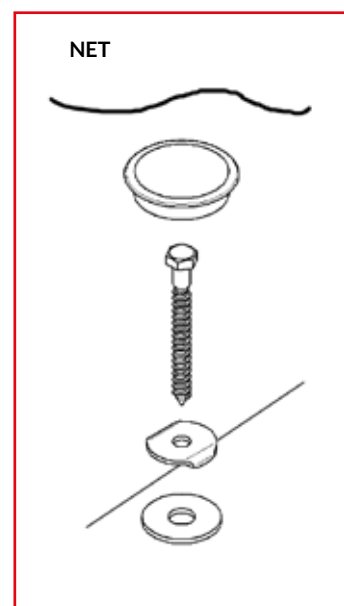

SCREWS FOR FLAT NET

SCREWS FOR "CAPANNINA"

QUBO, PRISMA AND ZEPHIRO  
SCREWSSCREWS FOR 12CM POLE-CAP  
WITH CROSS

KEYIDEA (DAVID FELCI) - Layout and Graphics  
GIANCARLO IMPARATI - Marketing communication  
ALESSANDRO SCHINCO - Photographer