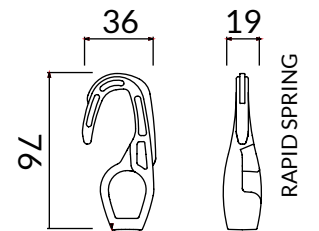

COD.	DESCRIPTION	PACK	BOX	PALLET
1803-0202	STANDARD SPRING CATCH	500	4000	96000
1803-0107	METALLIC GALVANIC SPRING CATCH	500	2500	48000
1803-0121	RAPID SPRING	500	2500	60000