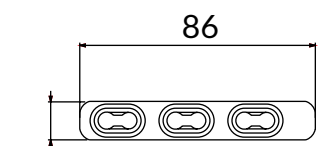

ROLLE 2 CLIP

PA

FEATURES

- perfect for the sewing of the net on the iron wire on the top
- high resistance to weather distress
- high mounting speed thanks to the click points
- extendable by tools, it can be recovered by tools
- with tool

DIMENSIONS

- Dimensions: 100x21 mm

COD.	DESCRIPTION	PACK	BOX	PALLET
1702-0802	Clip Rolle 2	200	800	12800

AGROPETTINE CLIP CLIP

PA

FEATURES

- perfect for the sewing of the net on the iron wire on the top
- high resistance to weather distress
- high mounting speed thanks to the click points

DIMENSIONS

- Dimensions: 86x14 mm

COD.	DESCRIPTION	PACK	BOX	PALLET
1702-0407	Clip Agropettine	2000	2000	32000

CLIPS