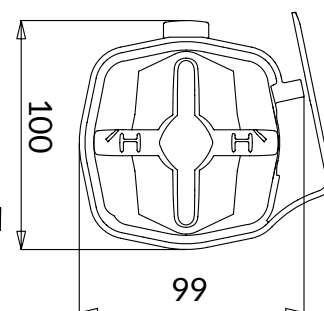

POST CAP FIX

PE

FEATURES

- Ideal for systems with concrete pole, pressure mounting and then tighten the clamp at the bottom side of the cap.
- It simplifies the mounting operations as it does not need ties. The wings on the top hold wires in different diameters.
- It does not alter the net links
- High resistance to weather distress

DIMENSIONS

- Dimensions (6x6): 99x100 mm

COD.	DESCRIPTION	PACK	BOX	PALLET
1807-0320	Post Cap Fix 6x6 (black)	-	135	2160
1807-0320GR	Post Cap Fix 6x6 (gray)	-	135	2160

POST CAP AER

PE

FEATURES

- Ideal for systems with concrete pole, pressure mounting
- It simplifies the mounting operations as it does not need ties. The wings on the top hold wires in different diameters.
- It does not alter the net links
- High resistance to weather distress

DIMENSIONS

- Dimensions (6x6): 99x87x95mm

COD.	DESCRIPTION	PACK	BOX	PALLET
1807-0307	Post Cap 6x6 AER (black)	-	150	2400
1807-0307GR	Post Cap 6x6 AER (grey)	-	150	2400