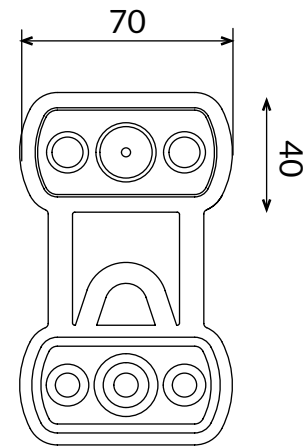

## DIMENSIONS

- Dimensions: 70x40mm

COD.	DESCRIPTION	PACK	BOX	PALLET
1701-0303	CLIP MORSA 70 WITH HOOK WITH SECURITY FLAP + SCREW	500	500	12000
1701-0304	CLIP MORSA 70 WITH HOOK WITHOUT SECURITY FLAP + SCREW	500	500	12000
1701-0302	CLIP MORSA 70 WITH EYELET + SCREW	500	500	12000