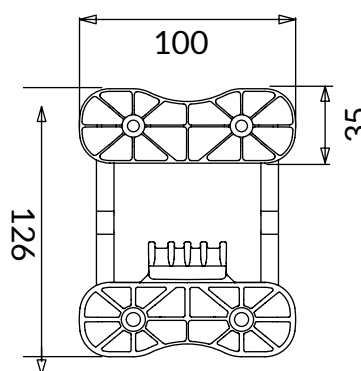

MORSA 100 GN