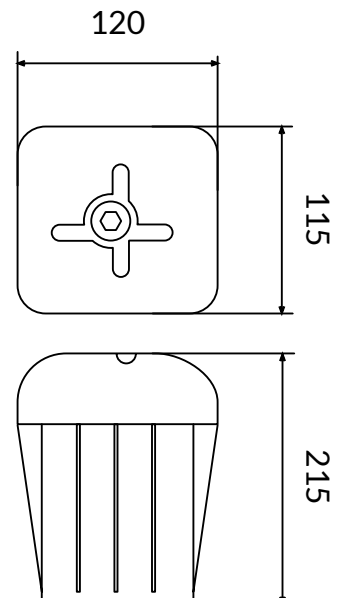

## DIMENSIONS

- dimensions: 215x115x120 mm

**STANDARD**

**SCREWS GZ**

COD.	DESCRIPTION	PACK	BOX	PALLET
1807-1351	Post Cap Prisma 7x7 (no screws)	40	40	640
1807-1352	Post Cap Prisma 7x8 (no screws)	40	40	640
1807-1353	Post Cap Prisma 8x8,5 (no screws)	40	40	640
1807-1355	Post Cap Prisma 9x9 (no screws)	40	40	640
1807-1357	Screws for Prisma (4pcs.)	40	200	-
1807-0751	Mon-block (with nut and blot)	32	320	-
2008-0016	Special Nut M6 (optional)	32	32	-
2009-0156	Special screws 6x20 (optional)	32	32	-
2009-0182	Expansion anchor 6X30 MM	32	32	-
2009-0181	Galvanized Screw 4x40 MM	32	32	-
2003-0120	Collar 6x24 MM	32	32	-
1807-1310GZ	Screws GZ	40	200	-