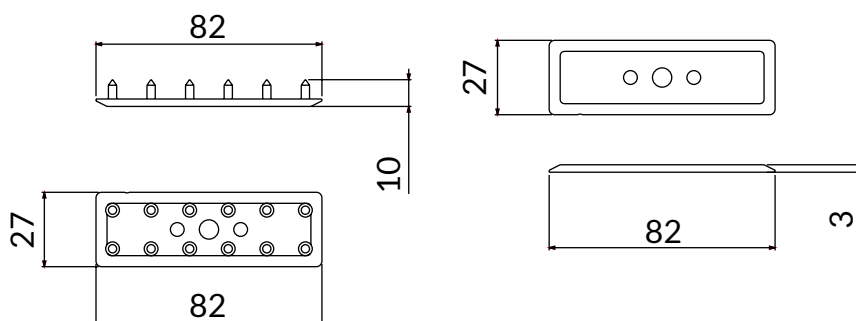

FILM.NET JOINER CLIP

PP

FEATURES

- perfect for matching, linking and fixing nets
- high resistance to weather distress
- it can have a pressure fixing
- it perfectly connects 2 overlapped nets
- perfect for all kinds of net

DIMENSIONS

- Dimensions: 82x27 mm

COD.	DESCRIPTION	PACK	BOX	PALLET
1702-0602	Film.Net joiner clip	500	3000	48000

ANCORA.NET

PVC

PP

FEATURES

- perfect for the winter closing of nets
- high mounting speed
- practical and cheap
- when opening the nets you do not have to remove any element of the system

DIMENSIONS

- Dimensions: 500 mm (tie rodhook)
- dimensions: 37x39 (hook)

COD.	DESCRIPTION	PACK	BOX	PALLET
1802-0403	Ancora.NET 50 (A+B)	250	750	18000
1802-0401	Tie Rodhook Net (A)	250	1250	30000
1802-0402	Hook Net (B)	250	2250	54000

CLIPS