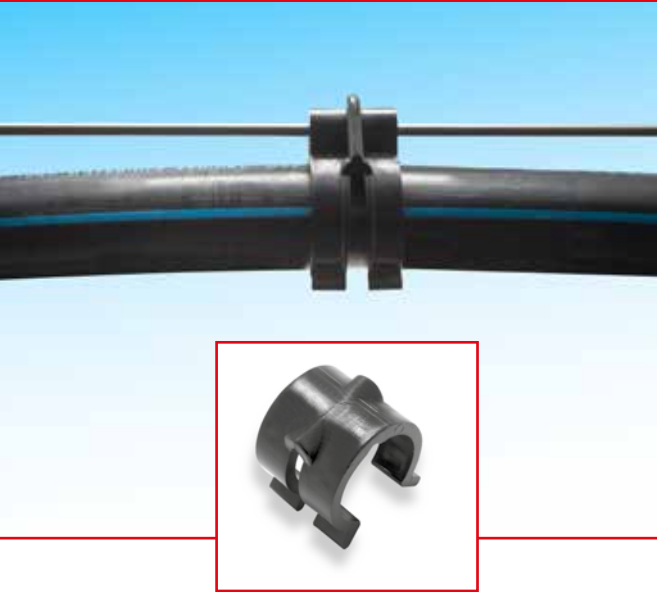

CLIPS FOR IRRIGATION PIPE

PVC

FEATURES

- perfect for anchoring the dropping wing on the tutor wire
- perfect for vineyard and groves
- high resistance to weather distress
- trigger mounting
- recoverable

COD.	DESCRIPTION	PACK	BOX	PALLET
1704-0216	CLIP FOR IRRIG. PIPE 16MM	250	3000	72000
1704-0220	CLIP FOR IRRIG. PIPE 20MM	250	2500	60000
1704-0225	CLIP FOR IRRIG. PIPE 25MM	250	1500	36000
1704-0232	CLIP FOR IRRIG. PIPE 32MM	250	1250	30000