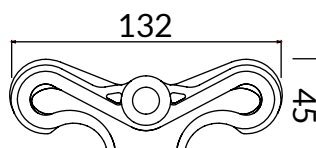

COD.	DESCRIPTION	PACK	BOX	PALLET
1804-0502	BUTTERFLY HOOK	500	500	24000