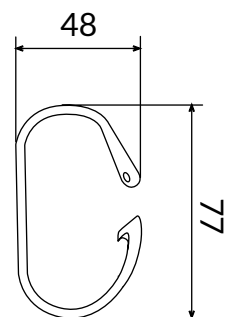

**DIMENSIONS**

- Dimensions: 38x34mm - 48x34mm - 77x48mm

COD.	DESCRIPTION	PACK	BOX	PALLET
1803-0115	Oval Carabiner 30mm	2500	2500	120000
1803-0114	Oval Carabiner 40mm STANDARD	2000	2000	96000
1803-0111	Oval Carabiner 75mm	500	3000	72000