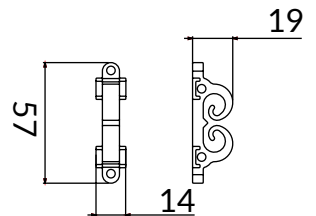

DIMENSIONS

- Dimensions: 57x19mm

COD.	DESCRIPTION	PACK	BOX	PALLET
1805-0201	DOUBLE HOOK*	1000	5000	120000

* screw not included