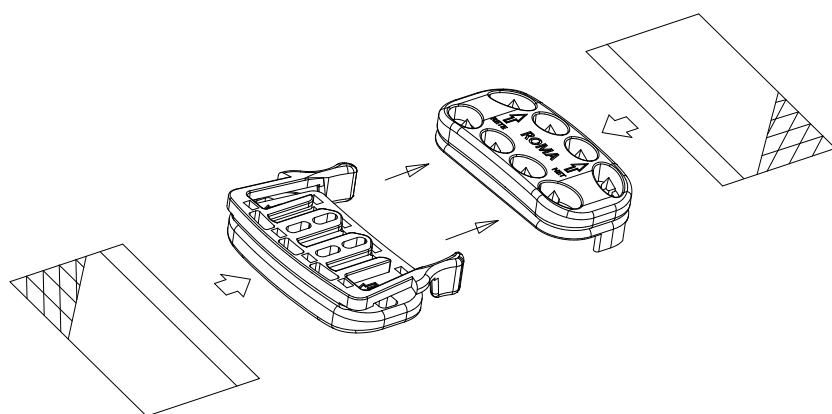

COD.	DESCRIPTION	PACK	BOX	PALLET
1702-1101	Clip Roma	200	200	4800