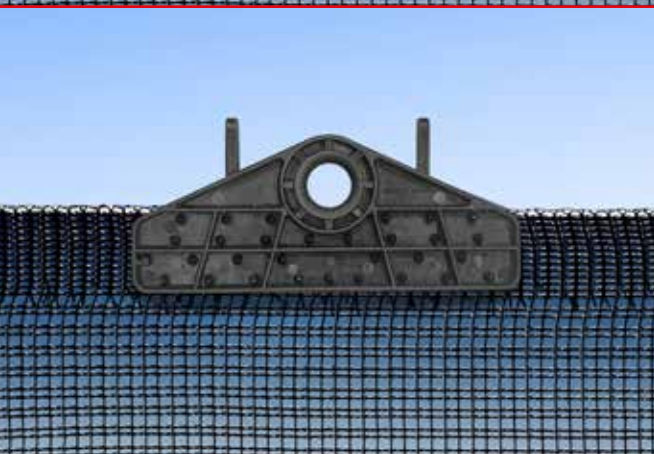

12 POINTS AND MEGA CLIP

PP