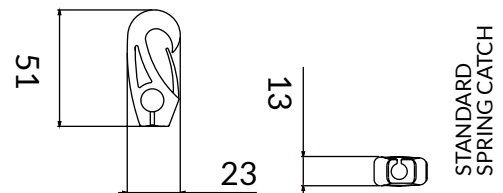

COD.	DESCRIPTION	PACK	BOX	PALLET
1803-0202	STANDARD SPRING CATCH	500	4000	96000
1803-0107	METALLIC GALVANIC SPRING CATCH	500	2500	48000
1803-0121	RAPID SPRING	500	2500	60000