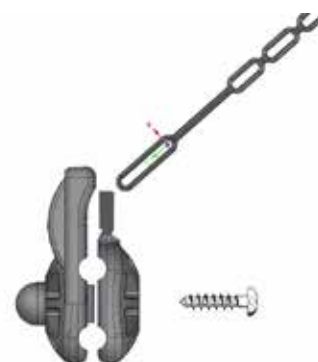

COD.	DESCRIPTION	PACK	BOX	PALLET
1802-0408	STOP.FILM50 (A+I)	250	500	12000
1802-0401	TIES-ROD NET (A)	250	1250	30000
1701-0306	CLIP MORSA 50 FOR TIES-RODS + SCREW (I)	250	1250	30000