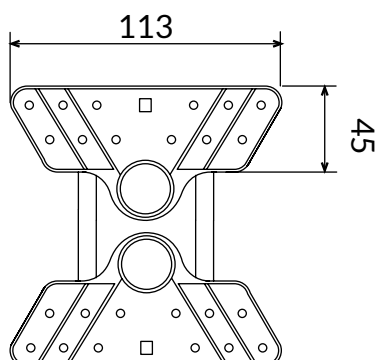

DIMENSIONS

- Dimensions: 113x45 mm

COD.	DESCRIPTION	PACK	BOX	PALLET
1702-0501	Clip Magnum PA	200	800	12800