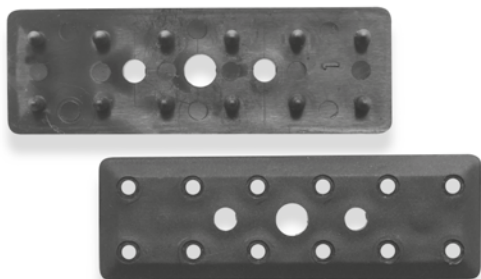

FILM.NET JOINER CLIP

PP

FEATURES

- perfect for matching, linking and fixing nets
- high resistance to weather distress
- it can have a pressure fixing
- it perfectly connects 2 overlapped nets
- perfect for all kinds of net

DIMENSIONS

- Dimensions: 82x27 mm

COD.	DESCRIPTION	PACK	BOX	PALLET
1702-0602	Film.Net joiner clip	500	3000	48000

ANCORA.NET

PVC

PP

FEATURES

- perfect for the winter closing of nets
- high mounting speed
- practical and cheap
- when opening the nets you do not have to remove any element of the system

DIMENSIONS

- Dimensions: 500 mm (tie rodhook)
- dimensions: 37x39 (hook)

COD.	DESCRIPTION	PACK	BOX	PALLET
1802-0403	Ancora.NET 50 (A+B)	250	750	18000
1802-0401	Tie Rodhook Net (A)	250	1250	30000
1802-0402	Hook Net (B)	250	2250	54000

CLIPS