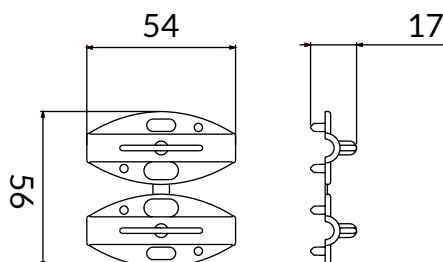

COD.	DESCRIPTION	PACK	BOX	PALLET
1701-0401	Fixing Clip+Screw	9000	2000	48000