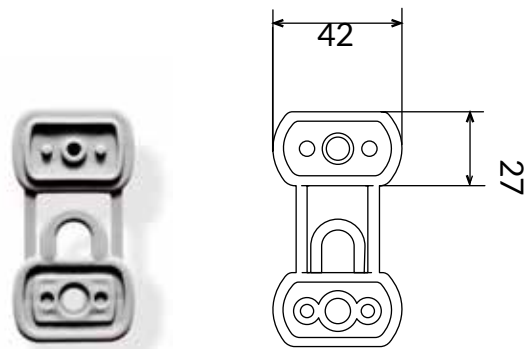

### DIMENSIONS

- Dimensions: 27x42mm

COD.	DESCRIPTION	PACK	BOX	PALLET
1701-0301	CLIP MORSA 40 + screw	500	2000	48000