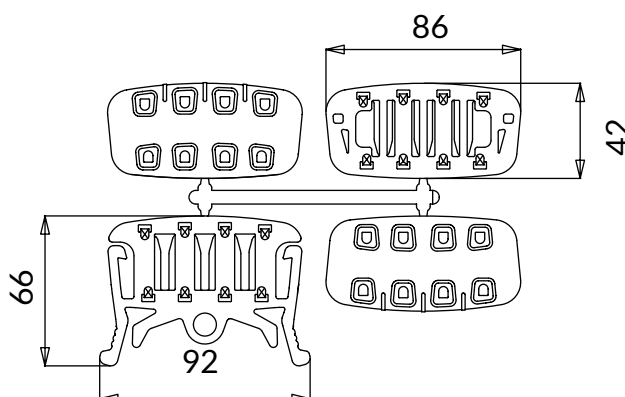

ROMA CLIP

PA

FV

FEATURES

- perfect for the sewing of the central row (flat)
- high resistance to weather distress
- it can get a pressure fixing on the net
- it can be open by a single hand
- reopenable
- composed by 4 pieces

DIMENSIONS

- Dimensions: 83x40 mm

COD.	DESCRIPTION	PACK	BOX	PALLET
1702-1101	Clip Roma	200	200	4800

RANIA CLIP

PA

FV

FEATURES

- perfect for the sewing of the central row (flat)
- high resistance to weather distress
- it can get a pressure fixing on the net
- it can be open by a single hand
- reopenable
- composed by 4 pieces

DIMENSIONS

- Dimensions: 92x66mm

COD.	DESCRIPTION	PACK	BOX	PALLET
1702-1102	Clip Rania	150	150	3600