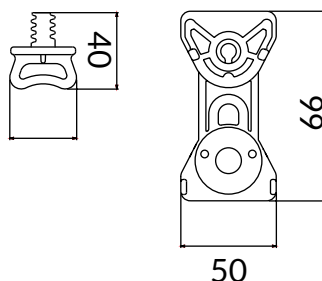

COD.	DESCRIPTION	PACK	BOX	PALLET
1701-0103	SAFETY BAND 50	250	1000	24000