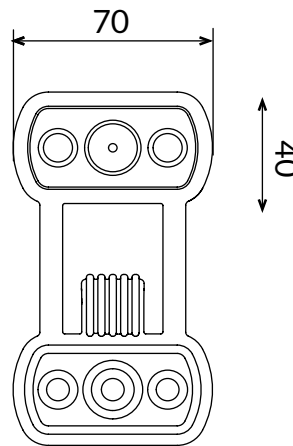

## DIMENSIONS

- Dimensions: 70x40mm

COD.	DESCRIPTION	PACK	BOX	PALLET
1701-0303	CLIP MORSA 70 WITH HOOK WITH SECURITY FLAP + SCREW	500	500	12000
1701-0304	CLIP MORSA 70 WITH HOOK WITHOUT SECURITY FLAP + SCREW	500	500	12000
1701-0302	CLIP MORSA 70 WITH EYELET + SCREW	500	500	12000