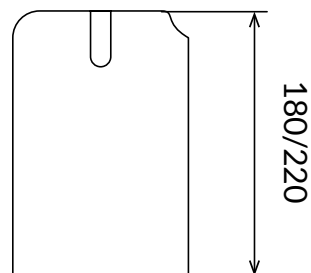

COD.	DESCRIPTION	PACK	BOX	PALLET
1807-0903	Post Cap Reno Ø 10cm	32	32	512
1807-0901	Post Cap Reno Ø 12cm	32	32	512
1807-0906	Post Cap Reno Ø 14cm	16	16	256
1807-0904	Post Cap Reno Ø 16cm	32	32	512
1807-0744	Double screws (10pcs.)	32	128	-
1807-0730	Capannina screws (4pcs.)	32	320	-