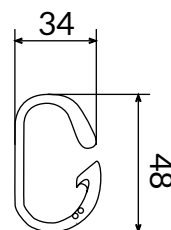

**DIMENSIONS**

- Dimensions: 38x34mm - 48x34mm - 77x48mm

COD.	DESCRIPTION	PACK	BOX	PALLET
1803-0115	Oval Carabiner 30mm	2500	2500	120000
1803-0114	Oval Carabiner 40mm STANDARD	2000	2000	96000
1803-0111	Oval Carabiner 75mm	500	3000	72000