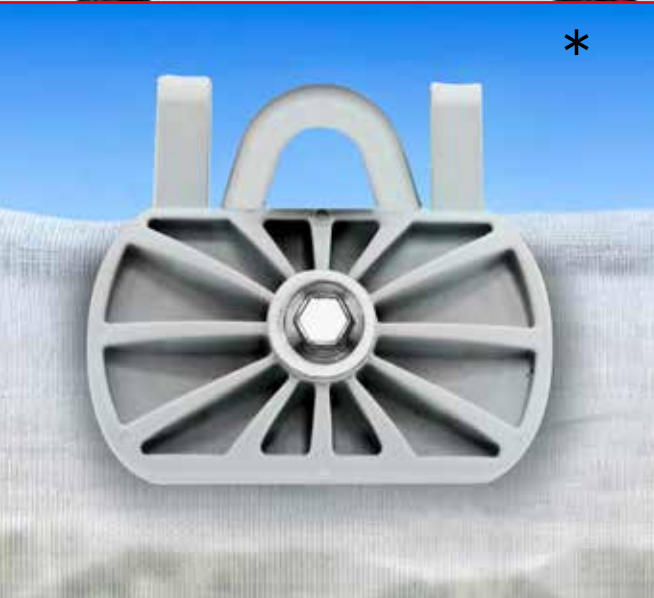

CLIPS MORSA 70

PP

FEATURES

- perfect for anchoring nets and plastic film, particularly indicated for anti rain system
- high resistance to weather distress
- it can be anchored directly to the wire or the BUNGEE
- special self-tapping screw included in the Box
- perfect for all types of films of any thickness

DIMENSIONS

- Dimensions: 70x40mm

COD.	DESCRIPTION	PACK	BOX	PALLET
1701-0303	CLIP MORSA 70 WITH HOOK WITH SECURITY FLAP + SCREW	500	500	12000
1701-0304	CLIP MORSA 70 WITH HOOK WITHOUT SECURITY FLAP + SCREW	500	500	12000
1701-0302	CLIP MORSA 70 WITH EYELET + SCREW	500	500	12000

* PHOTO ON THE NET